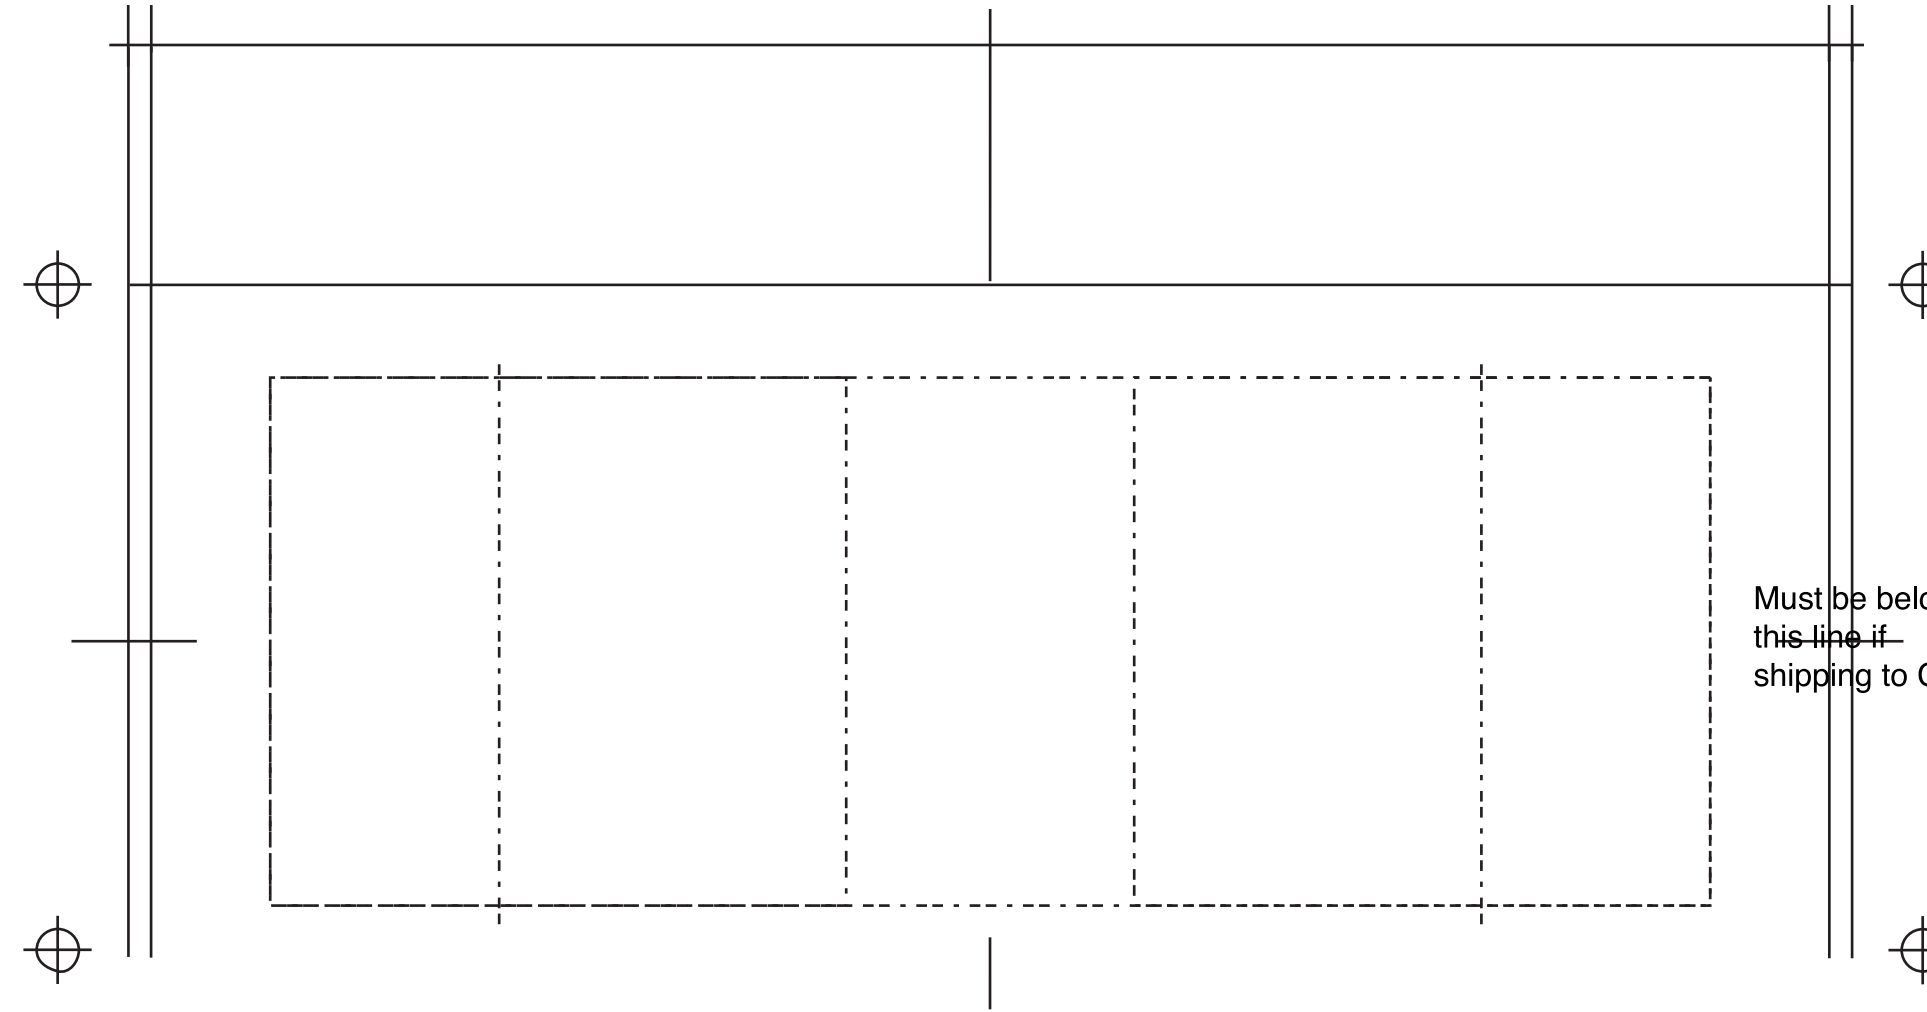

STANDARD CERAMIC COLORS

F.P.O.

Dashed Line For Imprint Area Only, Will Not Print.

1"	Artist/Date:	Item # : 7142	Proofing:
0.5"	Order #:	Imprint Size : 3" W x 2 3/4" H	
	Ship Date:	Wraparound : 7 1/2"W x 2 3/4" H	
	Imprint Color:	Imprint Type : Standard	
0"	Item Color:	Ceramic Colors	